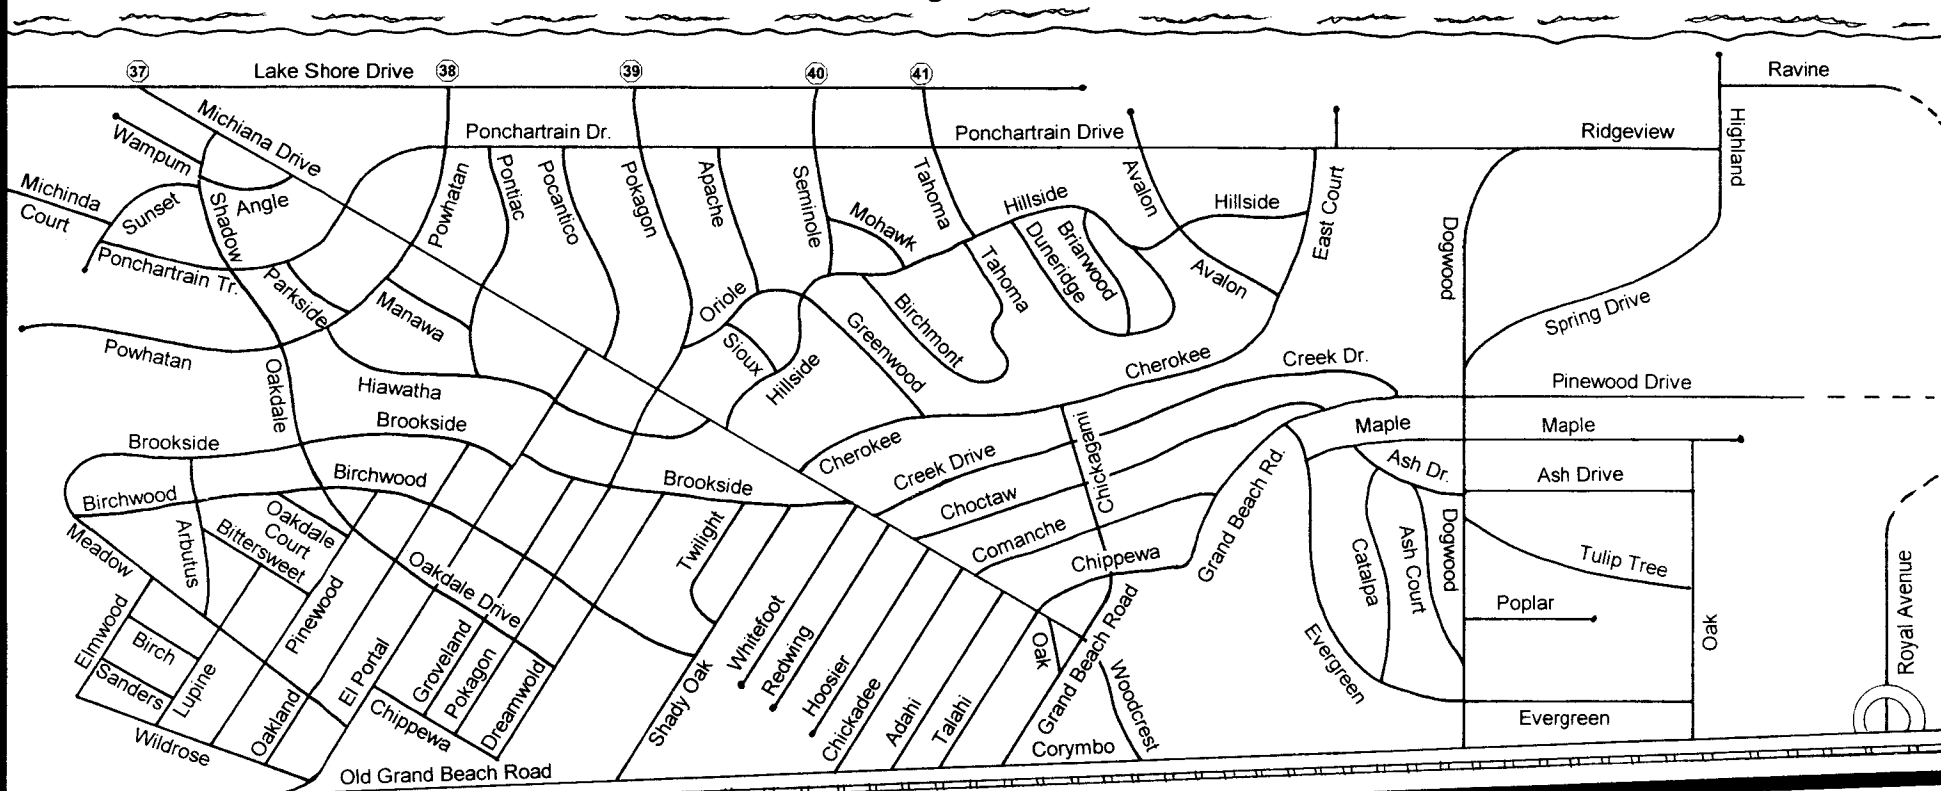

Lake Michigan

Highway 12

MICHIANA SHORES, IN
MICHIANA, MI

Century 21
1st Team Inc.

2 N. Whittaker Street
New Buffalo, MI 49117
269-469-2121
www.c211stTeam.com

Peach Studio '05