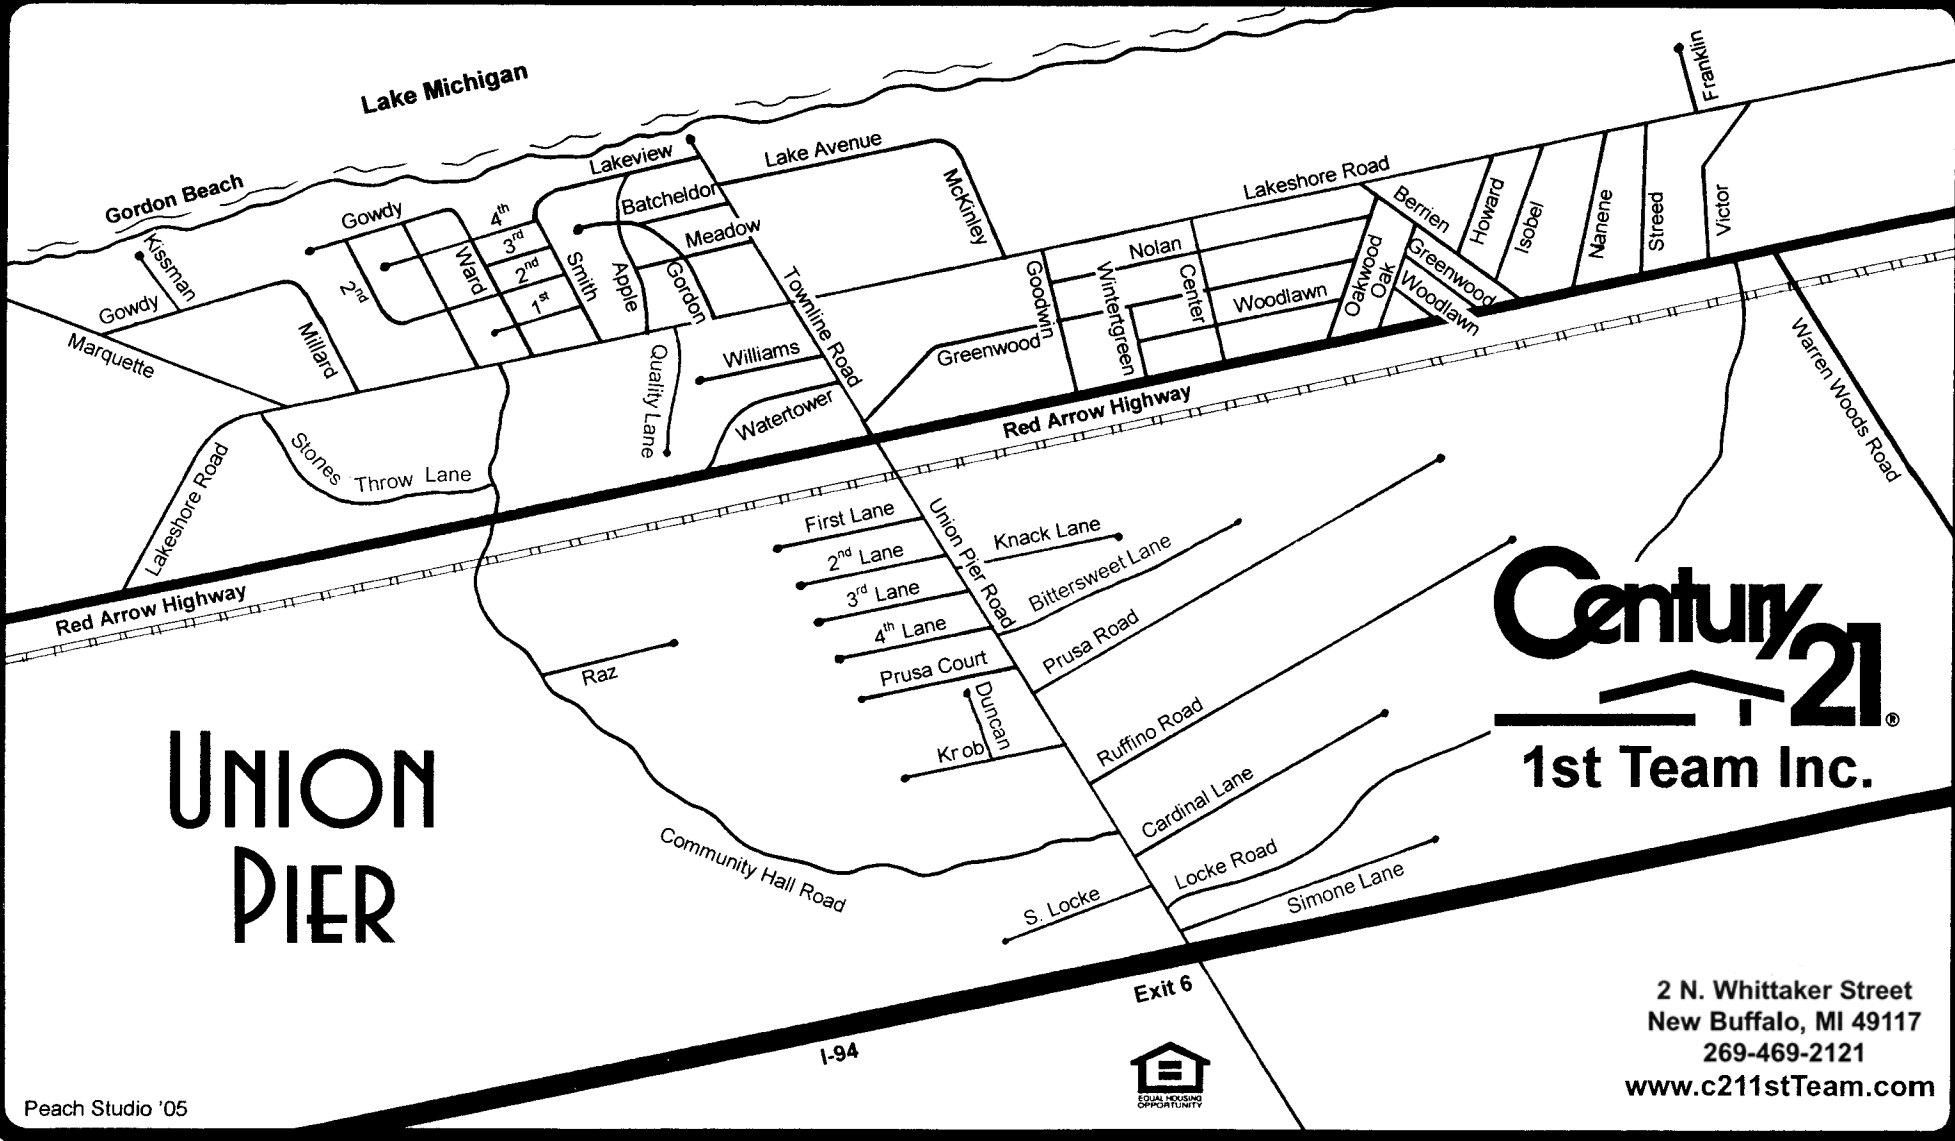

Lake Michigan

UNION PIER

Century 21
 1st Team Inc.

2 N. Whittaker Street
 New Buffalo, MI 49117
 269-469-2121
www.c211stTeam.com

I-94

Exit 6

Peach Studio '05