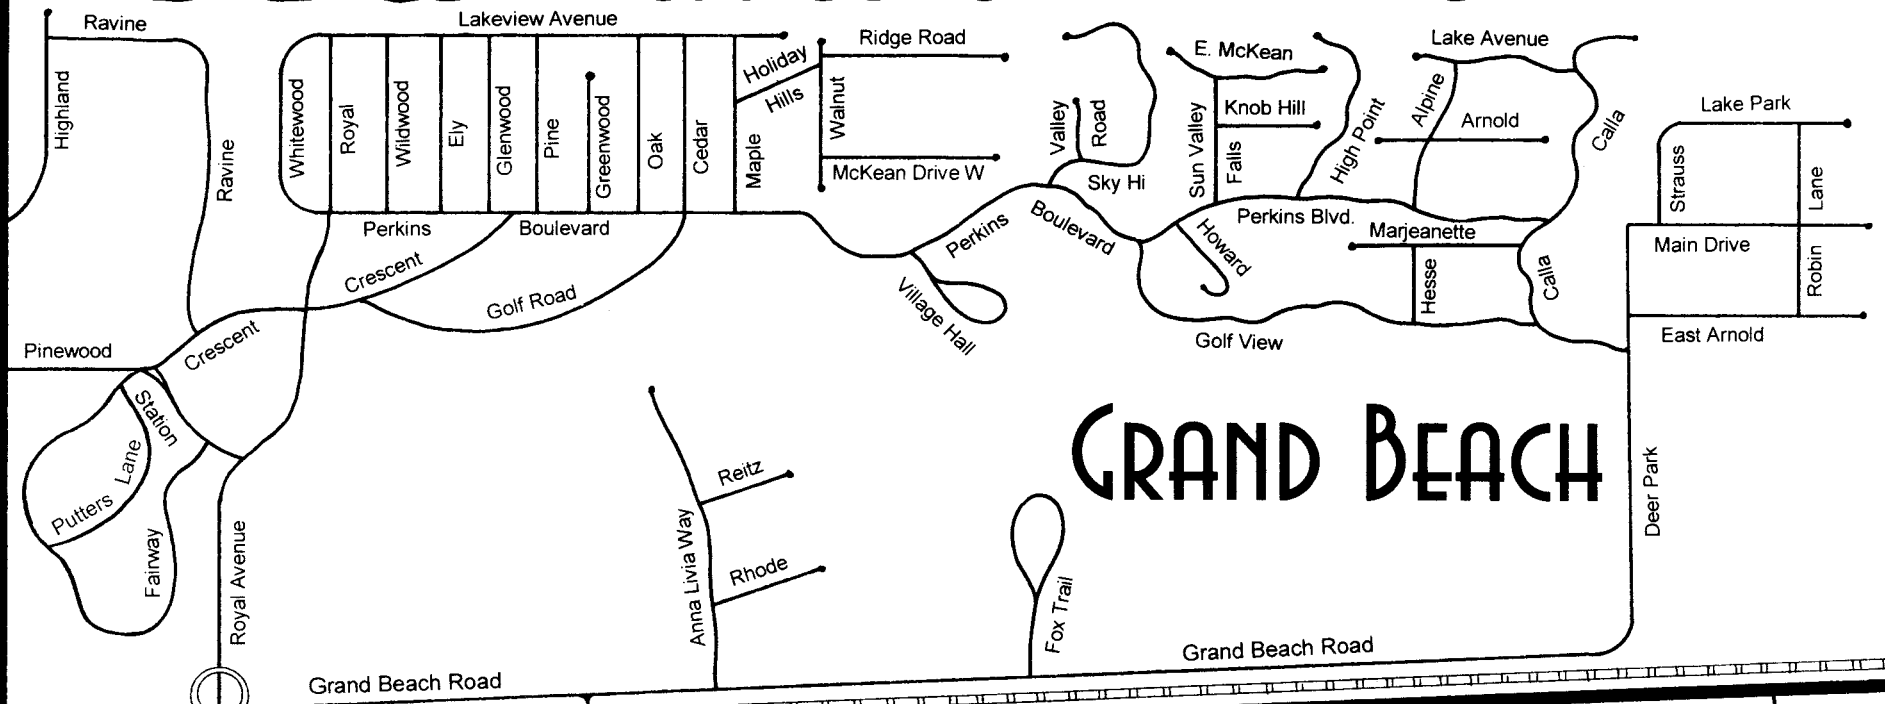

Lake Michigan

# GRAND BEACH

Highway 12

Peach Studio '05

**Century 21**  
**1st Team Inc.**

2 N. Whittaker Street  
 New Buffalo, MI 49117  
 269-469-2121  
[www.c211stTeam.com](http://www.c211stTeam.com)